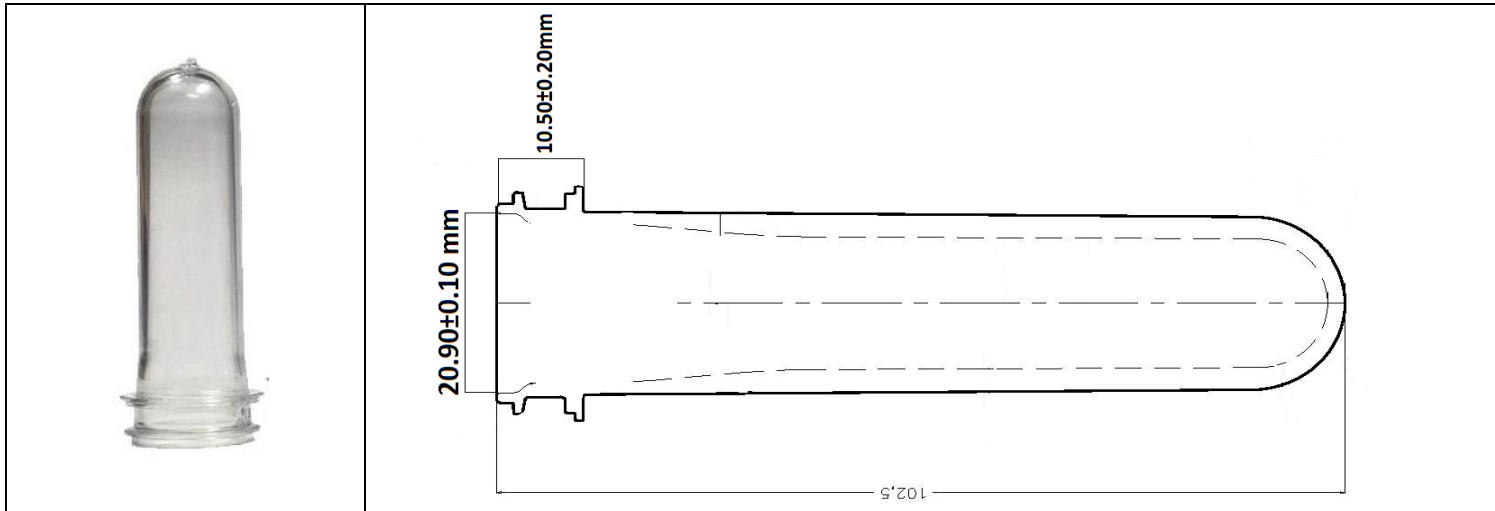

### TECHNICAL INFORMATION

MATERIAL	PET
WEIGHT	23.50(±1.00) gm
NECK SIZE	29/21 mm
TOTAL HEIGHT	102.5 mm
NECK ID	20.90(±0.10) mm
NECK HEIGHT	10.50(±0.20) mm
USE	Upto 1Ltr Edible Oil, Syrup, Vinegar
COLOR	Custom colors accepted
FOOD GRADE	Yes