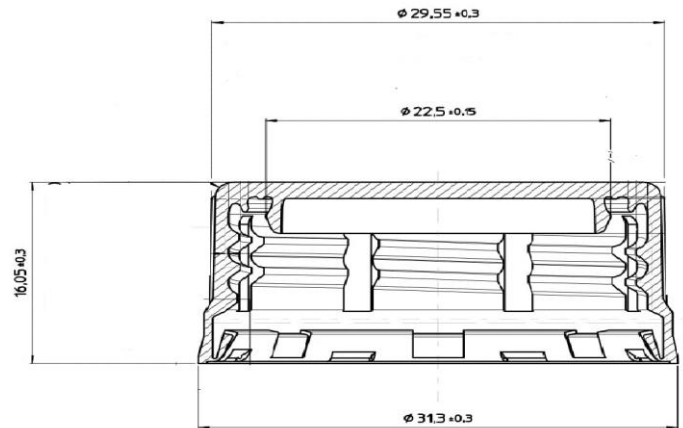

## 28mm PCO 1881 CAP (CSD TWO PC)

### TECHNICAL INFORMATION

MATERIAL	PP
NECK SIZE	28 mm PCO 1881
WEIGHT	3.00(±0.10) gms
NO OF KNURLS	120 Knurls
TEMPER EVIDENT BAND	Folded & Slitted TE Band
TOTAL HEIGHT	19.60(±0.20) mm
DIAMETER	30.40(±0.40) mm
USE	Soda Cap, Carbonated Drinks
COLOR	Custom colors accepted
FOOD GRADE	Yes